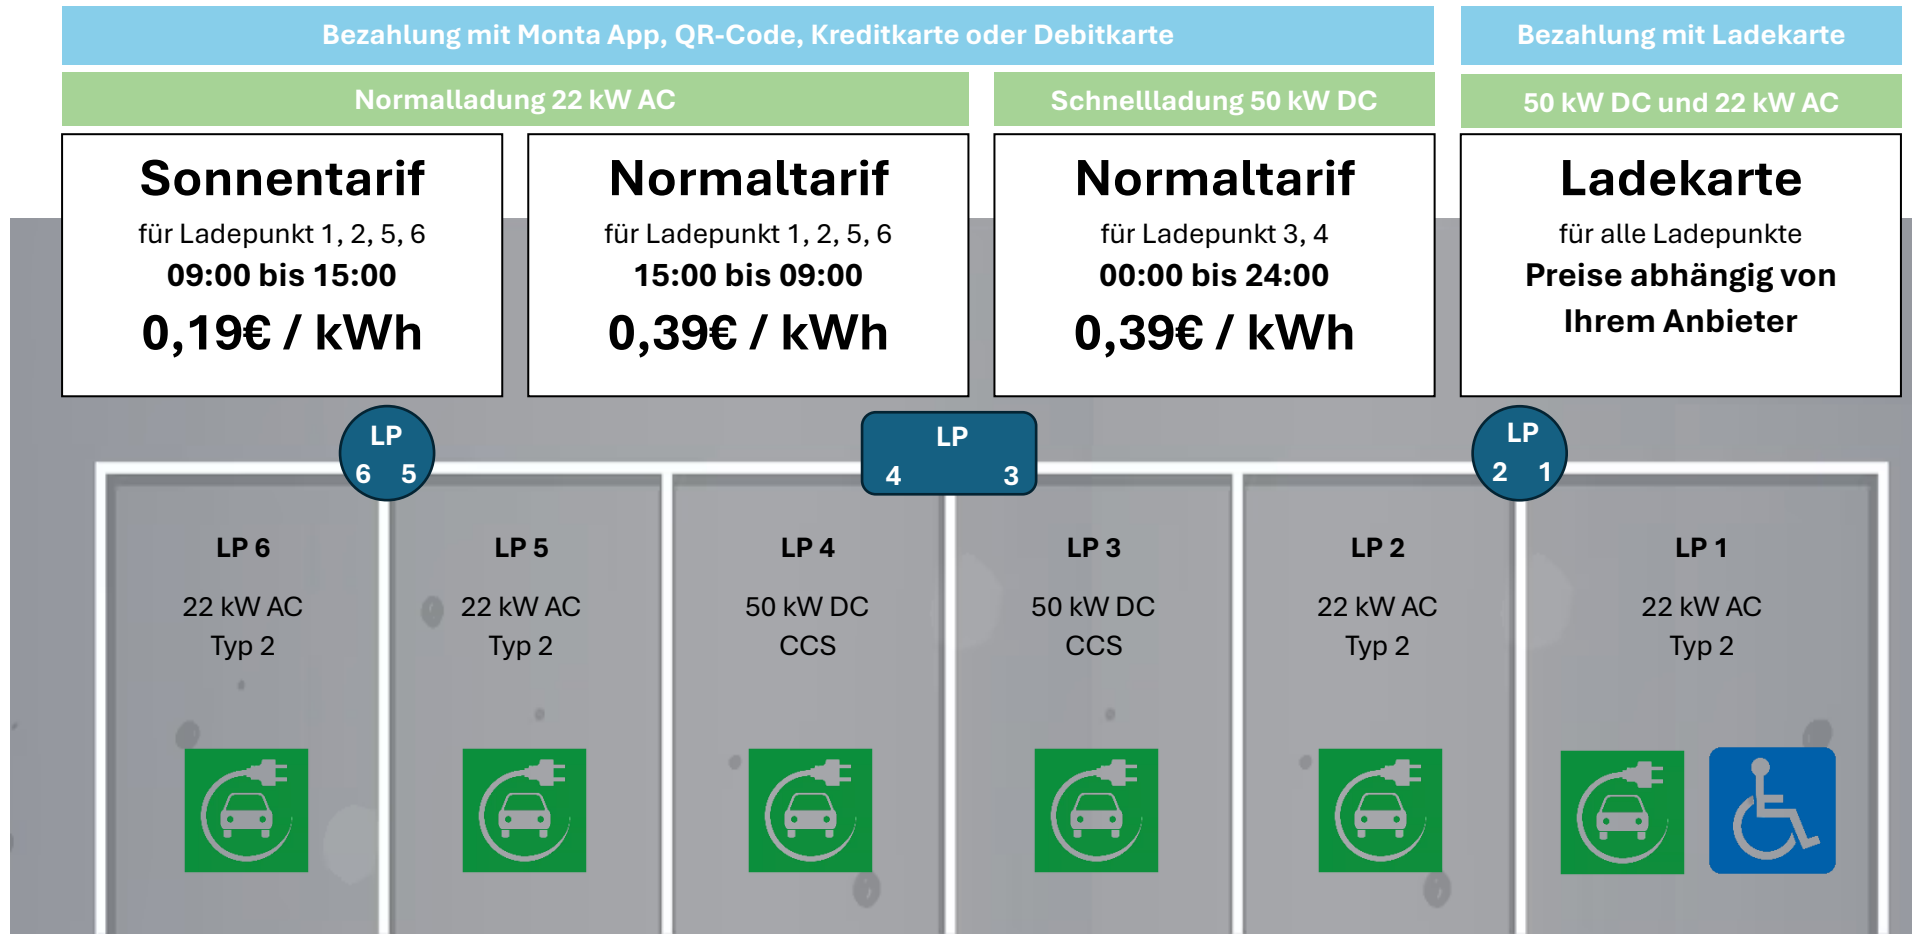

E-Ladestationen Schulzentrum

Tarife

Download
Monta Charge App
<https://monta.com/de/monta-charge/>

Apple Store

Play Store

Infos: <https://emobil.link>
Servicehotline: 0810 969 099 200